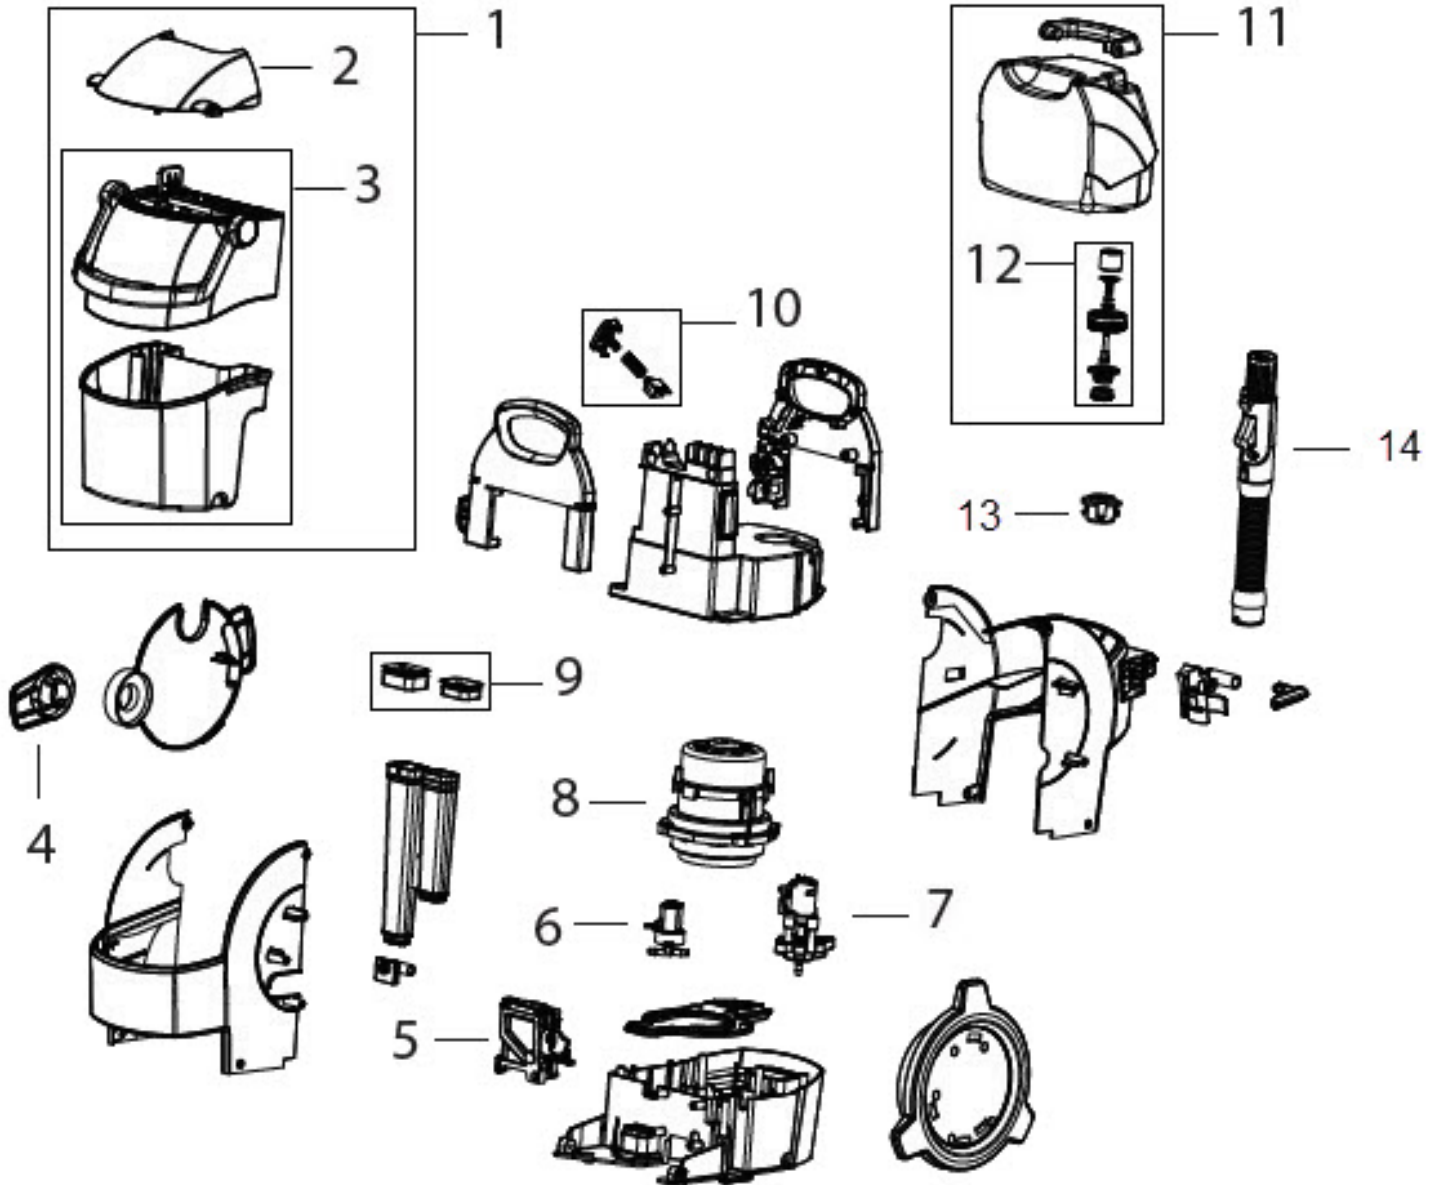

Issued: January 2022

Revised:

© 2022 BISSELL Homecare, Inc.

SpotClean Commercial - SC 100

3378

KEY	PART NO	DESCRIPTION
1	2037892	Dirty Tank Assembly, Black Handle
2	2037895	Dirty Tank Lid
3	2037894	Dirty Tank Assembly without Lid, Black Handle
4	2037904	Cord Wrap, Gray
5	2037917	Diverter Cover Assy
6	2036897	Solenoid Valve
7	1630905	Pump Assy
8	1602733	Vac Motor Assy
9	2037918	Pod Duct Gasket Assy
10	2037919	Switch Assy, On/Off w/CVR Spring
11	1600813	Clean tank Assembly, Black Handle
12	2032287	Tank Cap & Straw
13	2036758	Receiver Assy - Autoload
14	2037905	Hose Assembly, Black
XX	1630906	Power Cord, 7.5m UK plug
XX	1613828	Hydrorinse Silver
XX	2036654	6" Tool
XX	2036655	Spraying Crevice Tool
XX	2103040	Tool Storage Bag
XX	2036651	3" Tool
		Issued: January 2022 Revised: © 2022 BISSELL Homecare Inc.