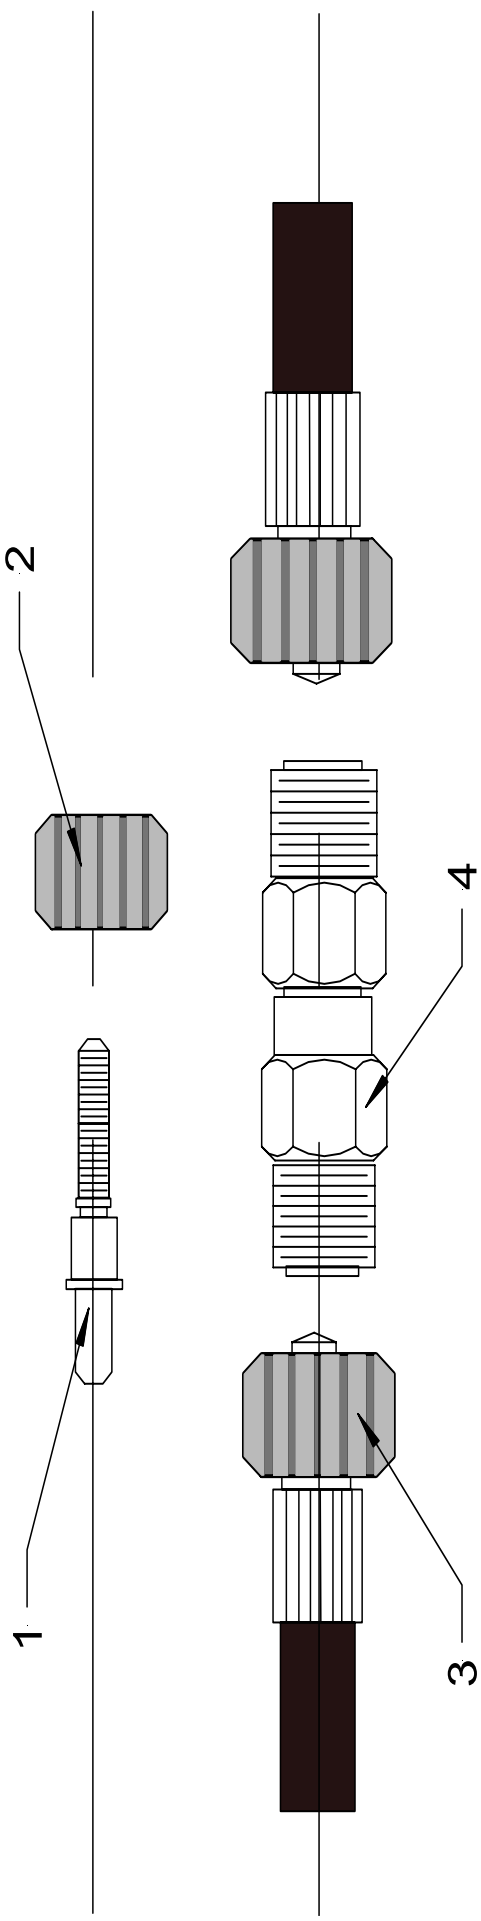

High Pressure Hoses

1.	Hose Insert	MV00490 (items 1 & 2)
2.	Nut	
3.	High Pressure Hose	HH00030MVG
4.	Hose Joiner	MV00500
Alternative Hose Lengths		
	15 Metre	HH00050MVG
	30 Metre	HH00100MVG