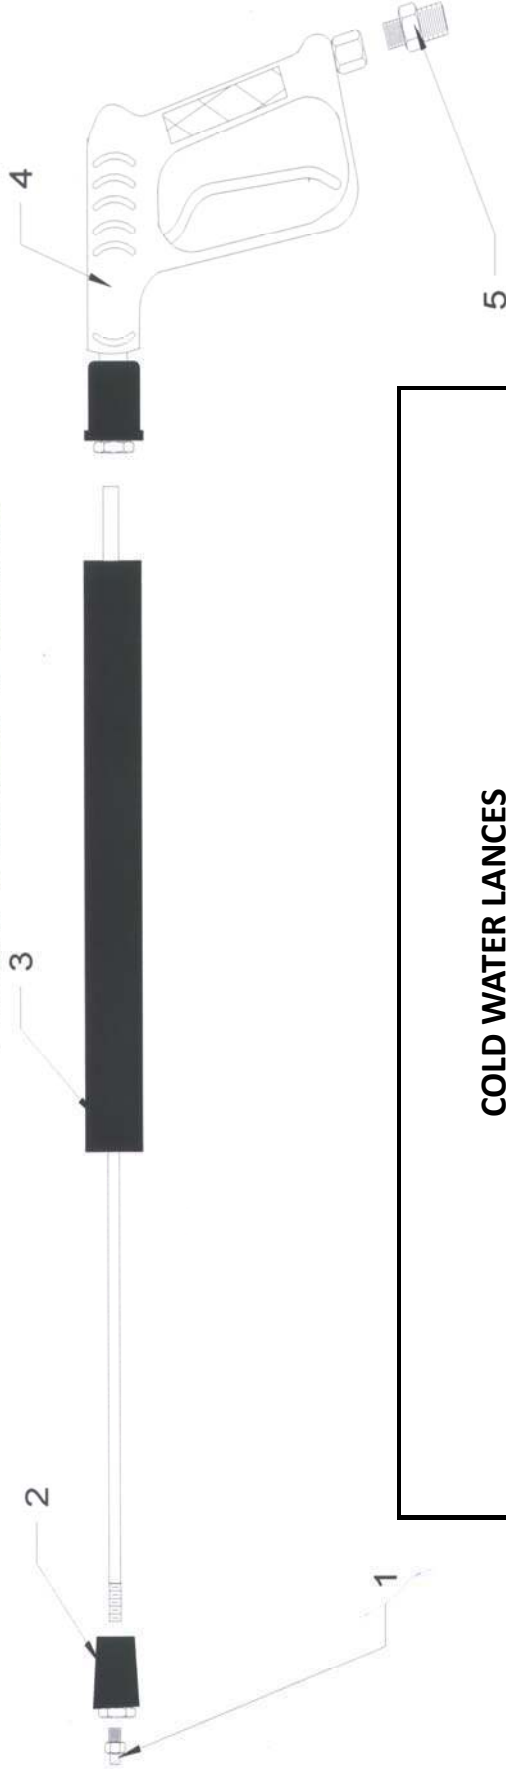

# Cold Water Lance

COLD WATER LANCES				
Pos	Part No	Description	Qty	
1	N26001/1504	Nozzle P1	1	
1	N26001/15045	Nozzle P2	1	
1	N26001/1505	Nozzle P4 & D1ES	1	
2	MTM90040	Adjustable Nozzle	1	
3	DEM10031B	QR Lance P2	1	
3	DEM10031Y	QR Lance P1	1	
3	DEM10031R	QR Lance P4 & D1ES	1	
4	DEM10030	QR Trigger	1	
5	MTM70012	MVG Coupling	1	