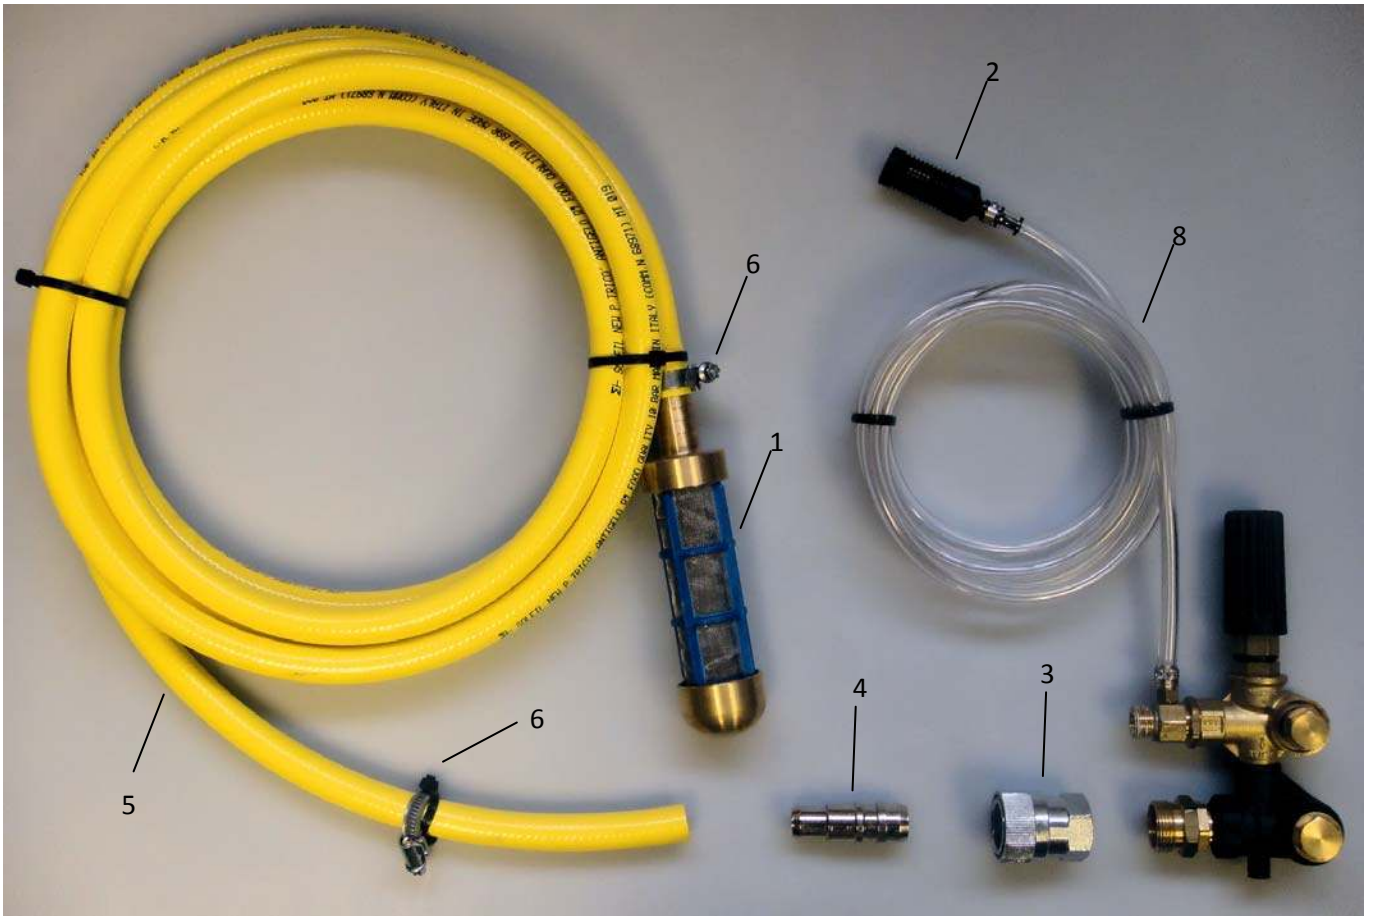

Hurricane Range Inlet Fittings

Position	Part No	Description	Qty
1	DEM10041	100 Mesh Suction Filter	
2	MTM86010	Chemical Filter	
3	MTM73001	QR Nipple Female	
4	MTM73020	QR Nipple Male	
5	HH0053	Yellow Hose	
6	DEM20500	Jubilee Clip	
7	DEM10042 INC (1-4-5-6)	Suction filter with Hose and fittings	
8	DEM10115	Detergent Pipe (Chemical Pipe)