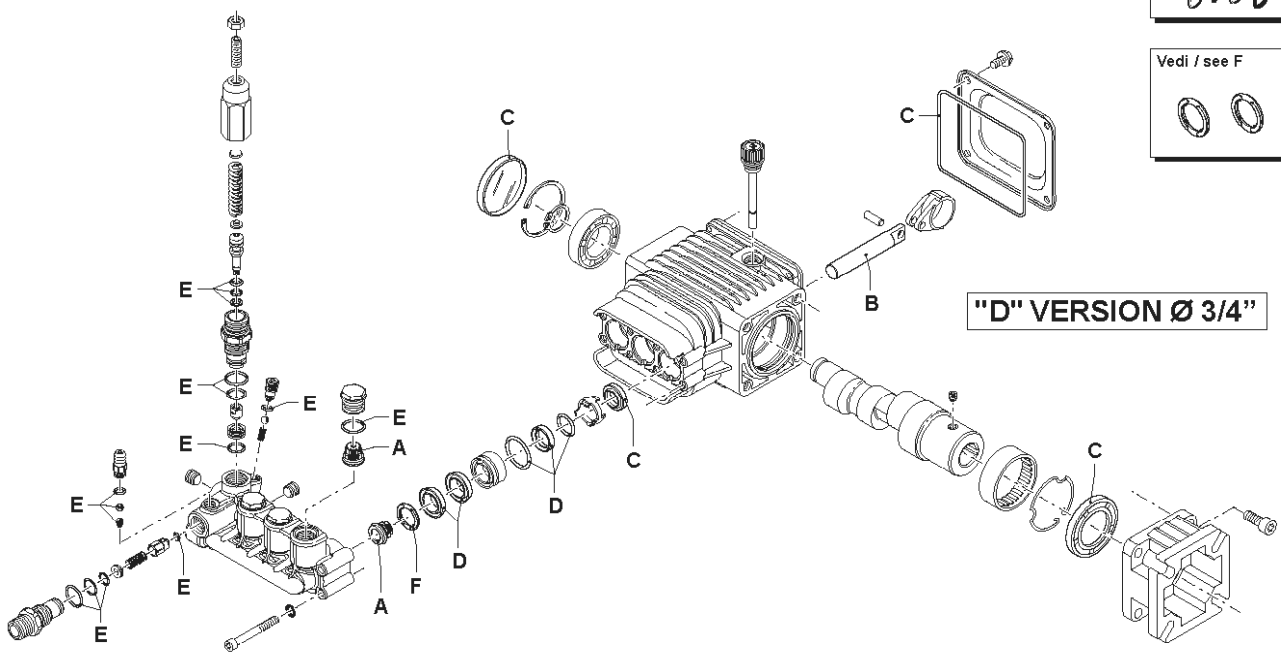

TYPE F25

UN001308-NC