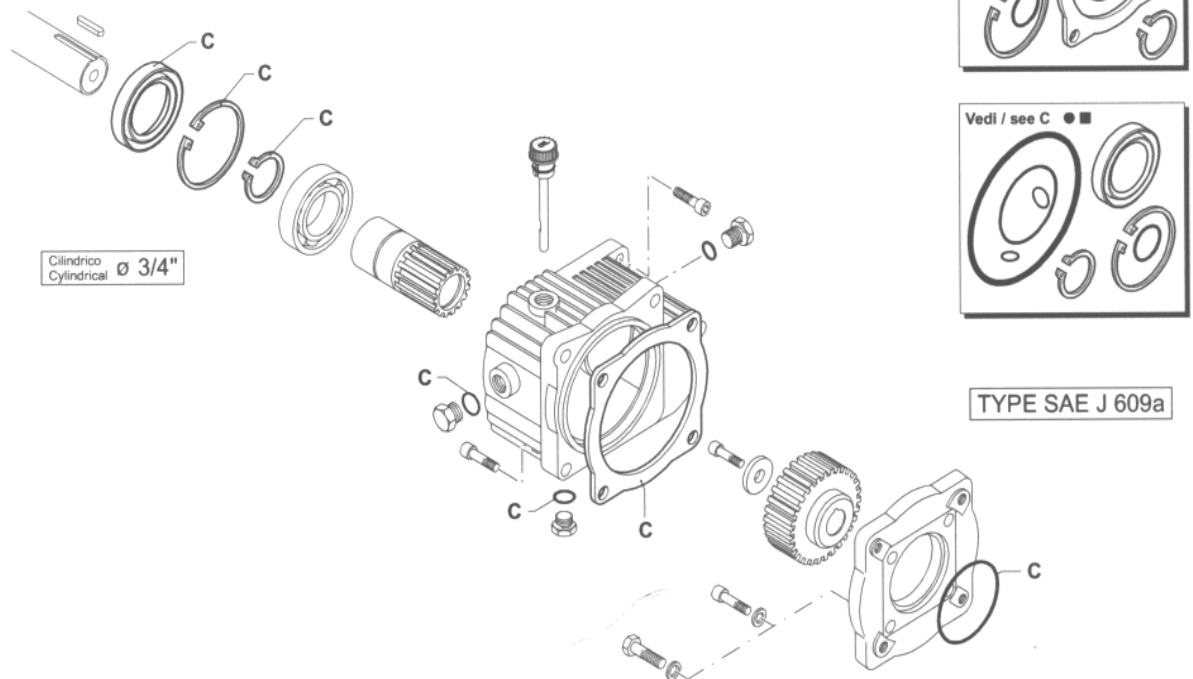

KIT RICAMBI / PART KITS