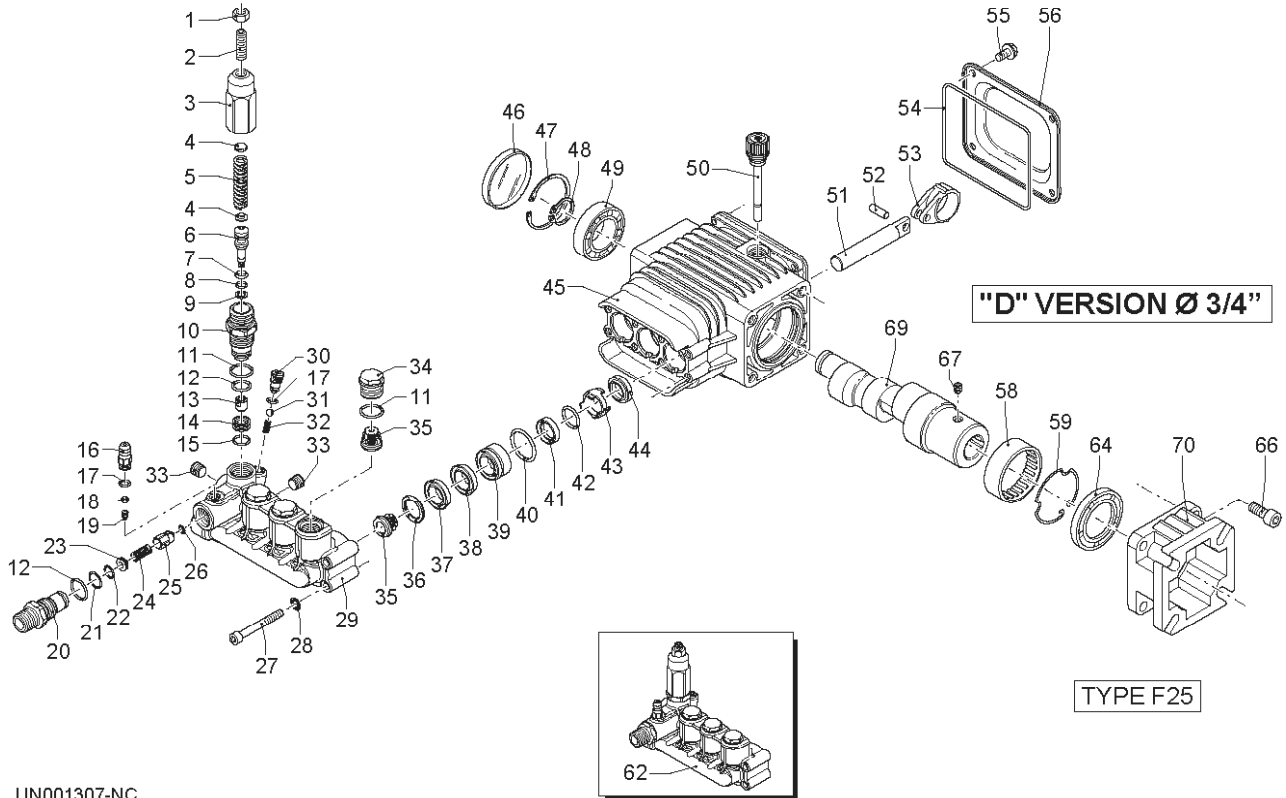

RSV

VERSION

D

3400

RPM

Ø 3/4"

UN001307-NC

KIT RICAMBI / PART KITS