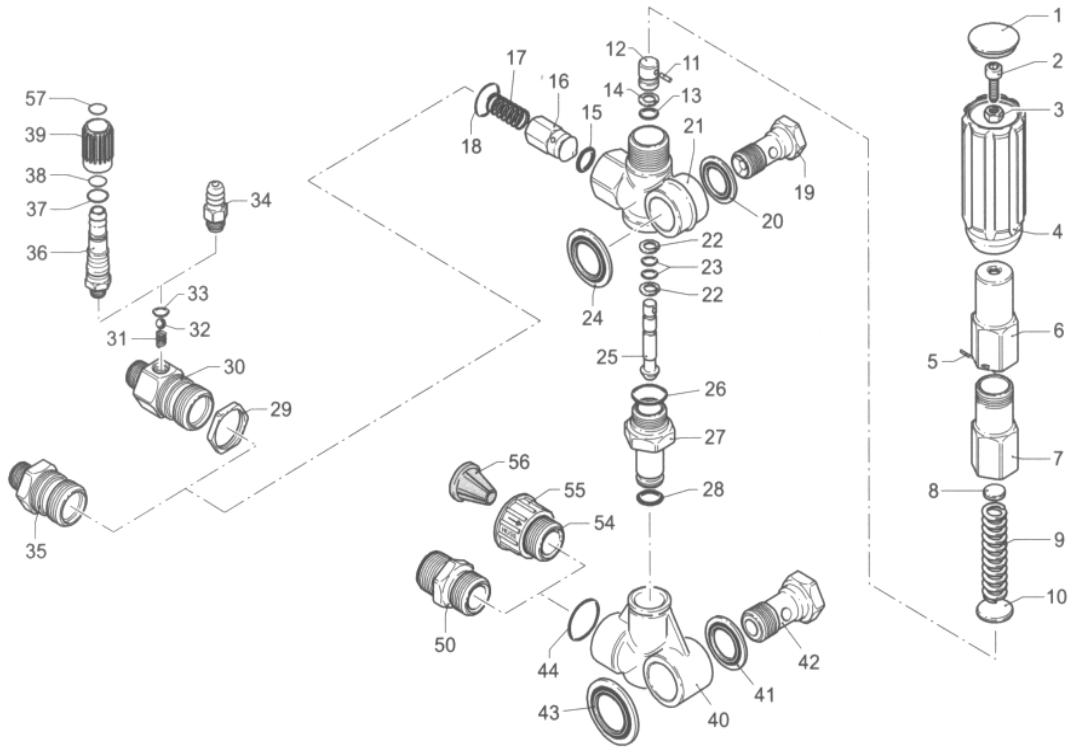

GYMATIC 3/B