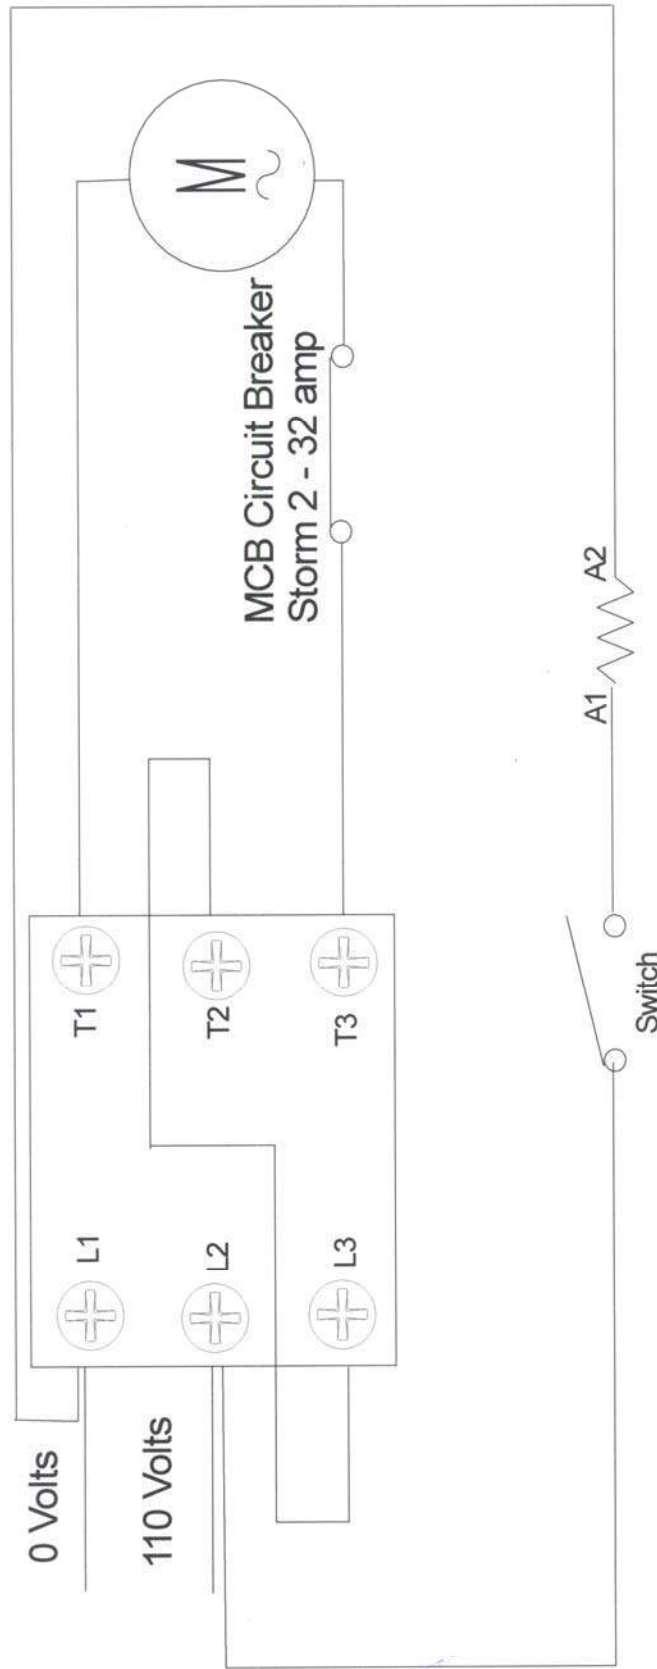

MINIMATIC 4/B TSS							
Pos	Part No	Description	Qty	Pos	Part No	Description	Qty
1	AR1981780	Knob extension	1	40	AR1540180	Adaptor ³/₈ G	1
2	AR392840	Grub screw	1	40	AR1540500	Adaptor ³/₈ NPT	1
3	AR1980300	Nut	1	41	AR1540280	By pass housing	1
4	AR2500400	Knob insert	1	42	AR1540630	O RING	1
5	AR1980220	Spring plate	2	44	AR880270	O RING	1
6	AR1271070	Spring	1	45	AR1540260	Screw	1
7	AR1080041	Upper piston	1	46	AR480440	O ring	1
8	AR1080070	Pin	2	47	AR1560600	Suction fitting	1
9	AR1080401	Back Up Ring	1	49	AR1981770	Knob plug	1
10	AR1080250	O Ring	1	50	AR1340260	Water suction filter	1
12	AR1980210	Piston Guide	1	52	AR1981190	Grub screw	1
13	AR740290	O ring	1	53	AR1260820	O ring	1
14	AR800560	O ring	1	54	AR1540880	TSS piston	1
15	AR880830	O ring	1	55	AR1981320	Spring	1
16	AR1271170	Back up ring	1	56	AR2022200	Clip	1
17	AR1080190	O ring	2	57	AR2029753	TSS assembly	1
18	AR1271160	Lower piston	1	58	AR660190	O ring	1
19	AR1980200	Valve seat	1	59	AR880840	O ring	1
20	AR1470210	O ring	1	60	AR1540870	TSS fitting	1
21	AR1540270	Thread screw	1				
22	AR390080	O ring	2				
23	AR1540660	Valve housing	1				
24	AR1140450	O ring	1				
25	AR1460430	O ring	1				
26	AR1540170	Jet	1				
27	AR1080091	Ball Spring	1				
28	AR394280	O ring	1				
29	AR1560660	Ring	1				
30	AR1560680	Detergent reg knob	1				
31	AR480560	O ring	1				
32	AR800560	O ring	1				
33	AR1560650	Hose tail	1				
34	AR1560490	Hose tail	1				
35	AR480480	O ring	1				
36	AR1250280	Ball	1				
37	AR1560520	Spring	1				
38	AR1540570	Fitting ³/₈ G	1				
38	AR1540580	Fitting ³/₈ G	1				
38	AR1540610	Fitting ³/₈ G	1				
38	AR1540620	Fitting ³/₈ G	1				
39	AR1540180	Nut	1				

ARKIT 2812					
O Rings					
Pos	Qty	Pos	Qty	Pos	Qty
9	1	17	2	35	1
10	1	20	1	42	1
13	1	22	2	44	1
14	1	24	1		
15	1	25	1		
16	1	28	1		

Storm 2 32 amp Contactor with 32 amp MCB

Part Numbers:
DEM10111 - Contactor 110V 32 Amp
DEM101252 - 32 Amp MCD "D"
KR411107 - Switch