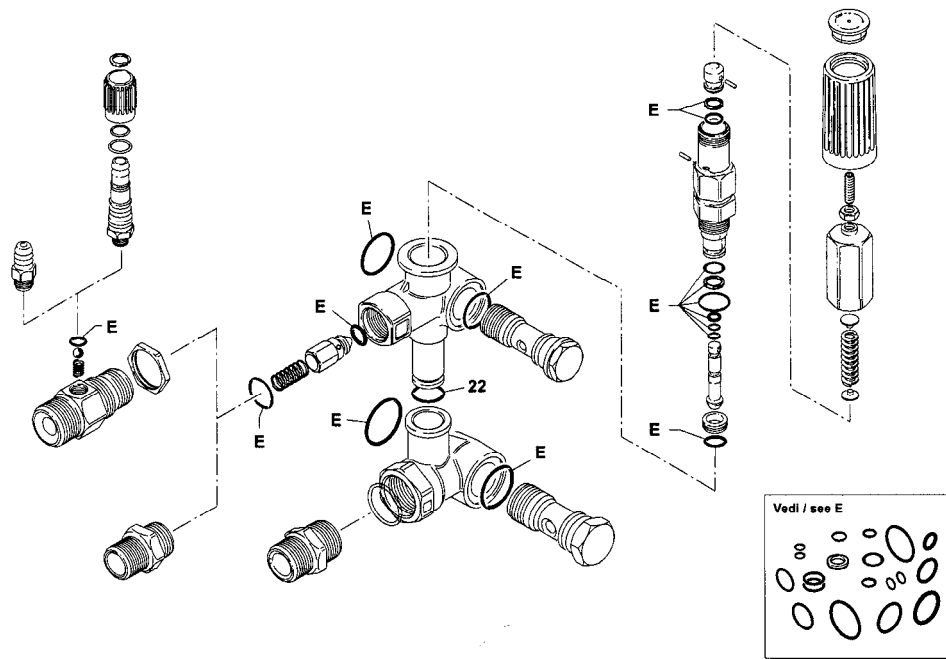

Valve Kit		Piston Kit		Oil Seal Kit	
ARKIT1828		ARKIT2757		ARKIT1856	
Pos	Qty	Pos	Qty	Pos	Qty
3	6	25	3	16	3
4	6			19	1
				34	1
				61	1
				62	1

Water Seal		Support Ring	
ARKIT1857		ARKIT1829	
Pos	Qty	Pos	Qty
12	3	11	3
14	3		
15	3		

Dem

MINIMATIC 4/B

UN000186-HF

KIT RICAMBI / PART KITS

UN000187-HF

MINIMATIC 4/B

Pos	Part No	Description	Qty	Pos	Part No	Description	Qty
1	AR1981780	Handle	1	40	AR1540180	Adaptor ³ / ₈ G	1
2	AR1540560	Grub	1	40	AR1540500	Adaptor ³ / ₈ NPT	1
3	AR1980300	Nut	1	41	AR1540280	By pass housing	1
4	AR1980390	Knob Insert	1	41	AR1540480	By pass housing	1
5	AR1980220	Spring Plate	2	42	AR1540630	O Ring	1
6	AR1271070	Spring	1	44	AR880270	O Ring	1
7	AR1080041	Upper Piston	1	45	AR1540260	Thread Screw	1
8	AR1080070	Pin	2	46	AR480440	O Ring	1
9	AR1080401	Back up Pin	1	47	AR1540050	Fitting	1
10	AR1080250	O ring	1	49	AR1981770	Knob Plug	1
12	AR1980210	Piston Guide	1				
13	AR740290	O Ring	1				
14	AR800560	O Ring	1				
15	AR880830	O Ring	1				
16	AR1271170	Back up Ring	1				
17	AR1080190	O Ring	2				
18	AR1271160	Lower Piston	1				
19	AR1980200	Valve Seat	1				
20	AR1470210	O Ring	1				
21	AR1540270	Thread Screw	1				
21	AR1540430	Thread Screw	1				
22	AR390080	O Ring	2				
23	AR1540510	Valve housing	1				
24	AR1140450	O Ring	1				
25	AR1460430	O Ring	1				
26	AR1540170	Jet	1				
27	AR1080091	Spring	1				
28	AR394280	O Ring	1				
29	AR1560660	Ring	1				
30	AR1560680	Detergent Reg Knob	1				
31	AR480560	O Ring	1				
32	AR800560	O Ring	1				
33	AR1560650	Hose tail	1				
34	AR1560490	Hose tail	1				
35	AR480480	O Ring	1				
36	AR1250280	Ball	1				
37	AR1560520	Spring	1				
38	AR1540570	Fitting ³ / ₈ G	1				
38	AR1540580	Fitting ³ / ₈ /G	1				
38	AR1540610	Fitting ³ / ₈ NPT	1				
38	AR1540620	Fitting ³ / ₈ NPT	1				
39	AR1540300	Nut	1				