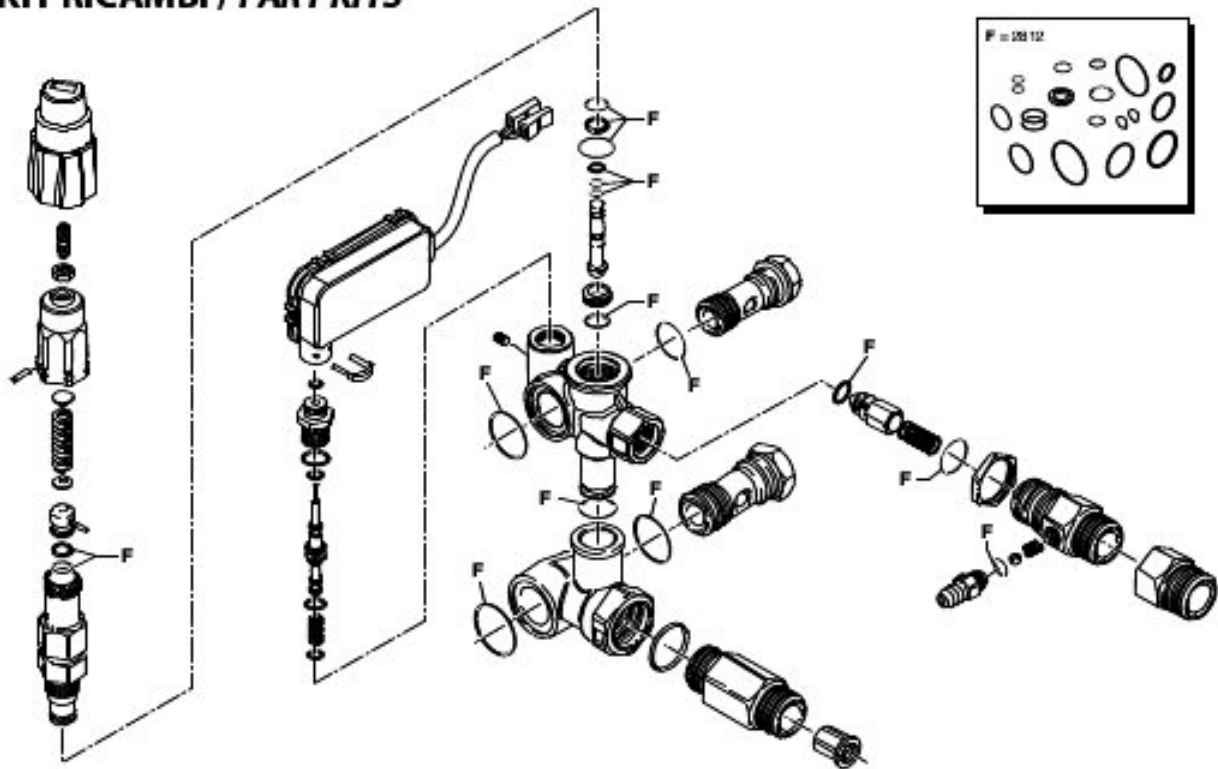

KIT RICAMBI / PART KITS