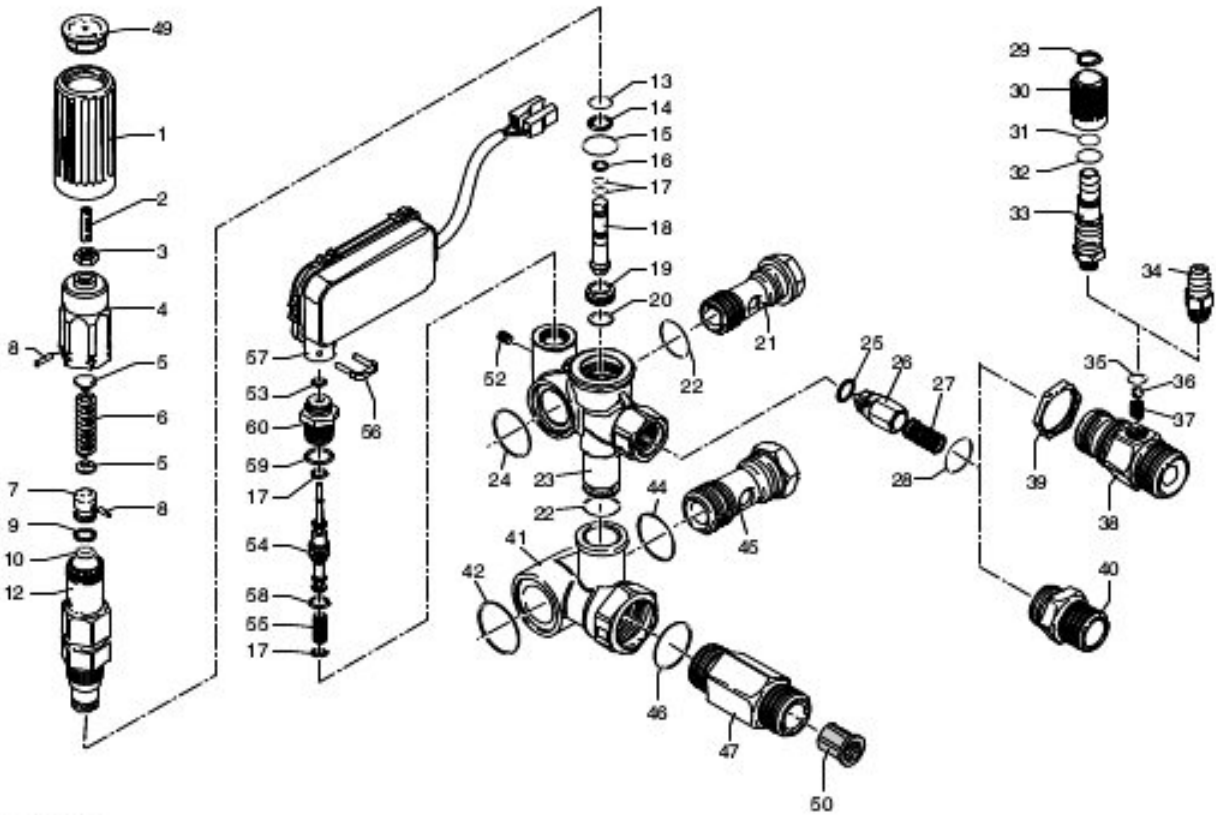

MINIMATIC 4/B TSS