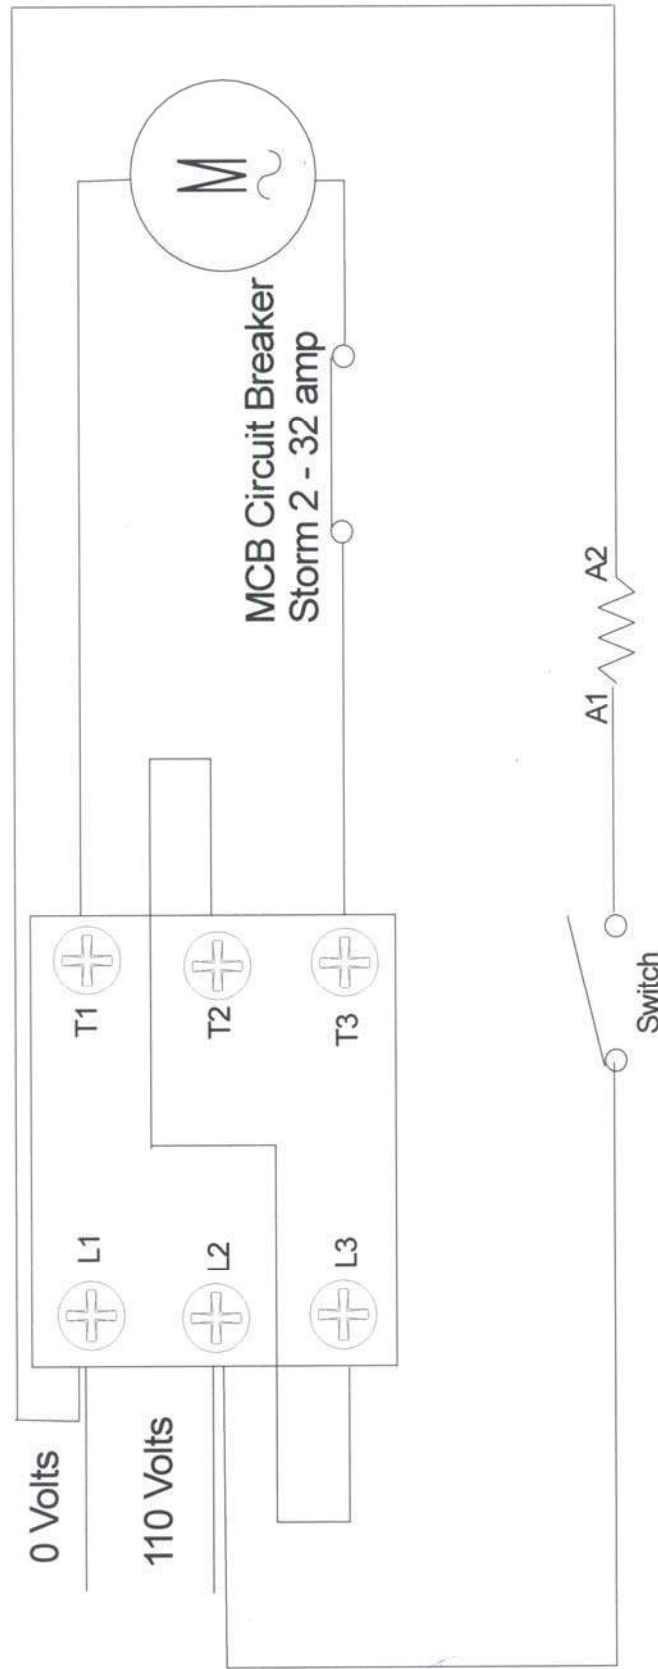

MINIMATIC 4/B TSS							
Pos	Part No	Description	Qty	Pos	Part No	Description	Qty
1	AR1981780	Knob extension	1	40	AR1540180	Adaptor ³/₈ G	1
2	AR392840	Grub screw	1	40	AR1540500	Adaptor ³/₈ NPT	1
3	AR1980300	Nut	1	41	AR1540280	By pass housing	1
4	AR2500400	Knob insert	1	42	AR1540630	O RING	1
5	AR1980220	Spring plate	2	44	AR880270	O RING	1
6	AR1271070	Spring	1	45	AR1540260	Screw	1
7	AR1080041	Upper piston	1	46	AR480440	O ring	1
8	AR1080070	Pin	2	47	AR1560600	Suction fitting	1
9	AR1080401	Back Up Ring	1	49	AR1981770	Knob plug	1
10	AR1080250	O Ring	1	50	AR1340260	Water suction filter	1
12	AR1980210	Piston Guide	1	52	AR1981190	Grub screw	1
13	AR740290	O ring	1	53	AR1260820	O ring	1
14	AR800560	O ring	1	54	AR1540880	TSS piston	1
15	AR880830	O ring	1	55	AR1981320	Spring	1
16	AR1271170	Back up ring	1	56	AR2022200	Clip	1
17	AR1080190	O ring	2	57	AR2029753	TSS assembly	1
18	AR1271160	Lower piston	1	58	AR660190	O ring	1
19	AR1980200	Valve seat	1	59	AR880840	O ring	1
20	AR1470210	O ring	1	60	AR1540870	TSS fitting	1
21	AR1540270	Thread screw	1				
22	AR390080	O ring	2				
23	AR1540660	Valve housing	1				
24	AR1140450	O ring	1				
25	AR1460430	O ring	1				
26	AR1540170	Jet	1				
27	AR1080091	Ball Spring	1				
28	AR394280	O ring	1				
29	AR1560660	Ring	1				
30	AR1560680	Detergent reg knob	1				
31	AR480560	O ring	1				
32	AR800560	O ring	1				
33	AR1560650	Hose tail	1				
34	AR1560490	Hose tail	1				
35	AR480480	O ring	1				
36	AR1250280	Ball	1				
37	AR1560520	Spring	1				
38	AR1540570	Fitting ³/₈ G	1				
38	AR1540580	Fitting ³/₈ G	1				
38	AR1540610	Fitting ³/₈ G	1				
38	AR1540620	Fitting ³/₈ G	1				
39	AR1540180	Nut	1				

ARKIT 2812					
O Rings					
Pos	Qty	Pos	Qty	Pos	Qty
9	1	17	2	35	1
10	1	20	1	42	1
13	1	22	2	44	1
14	1	24	1		
15	1	25	1		
16	1	28	1		

Storm 2 32 amp Contactor with 32 amp MCB

Part Numbers:
DEM10111 - Contactor 110V 32 Amp
DEM101252 - 32 Amp MCD "D"
KR411107 - Switch