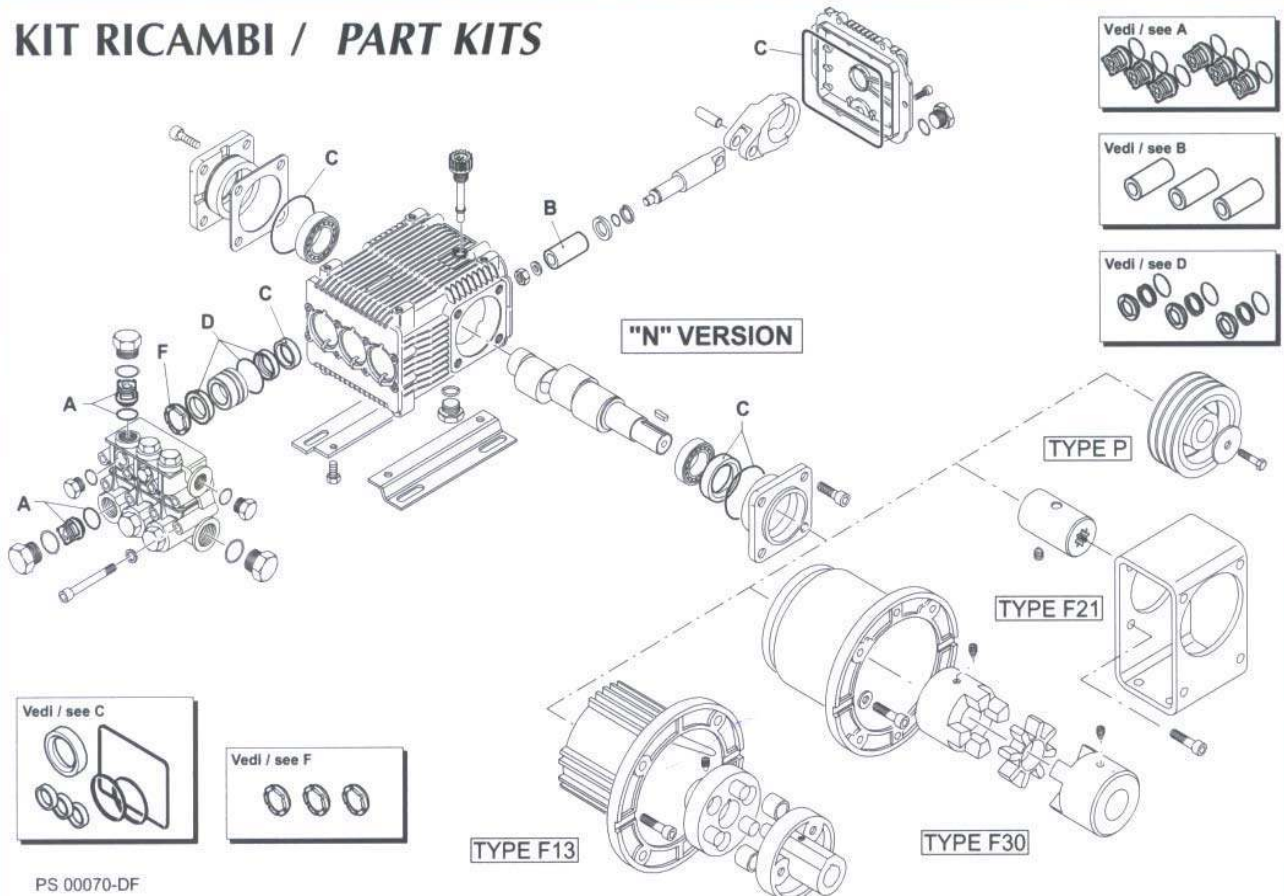

KIT RICAMBI / PART KITS