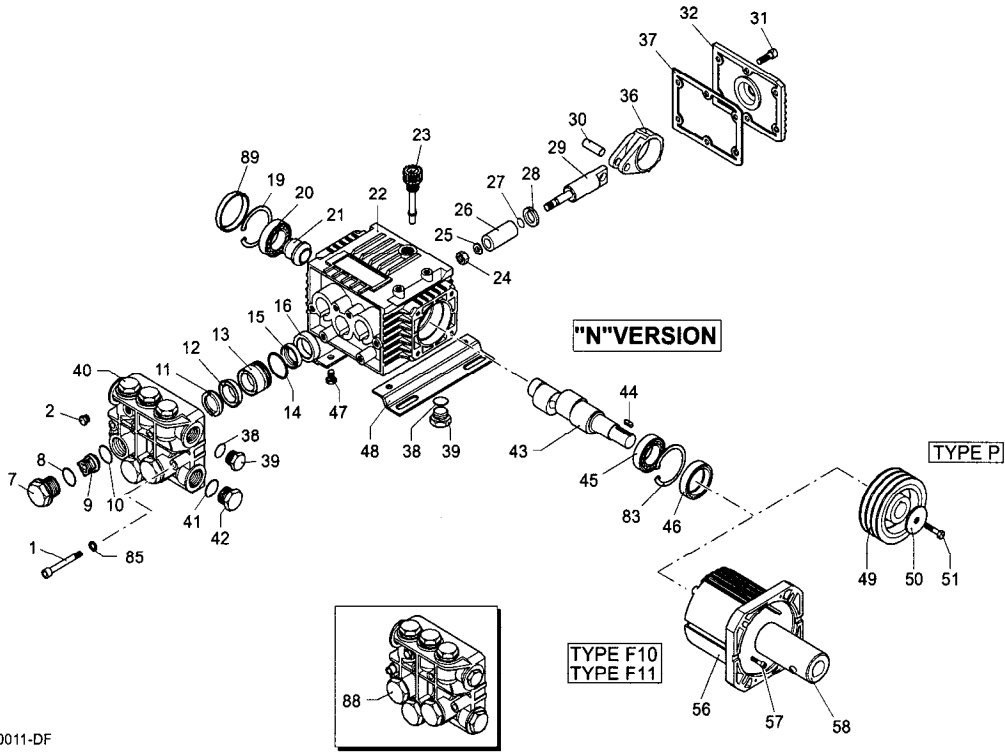

XT

VERSION N 1450 RPM