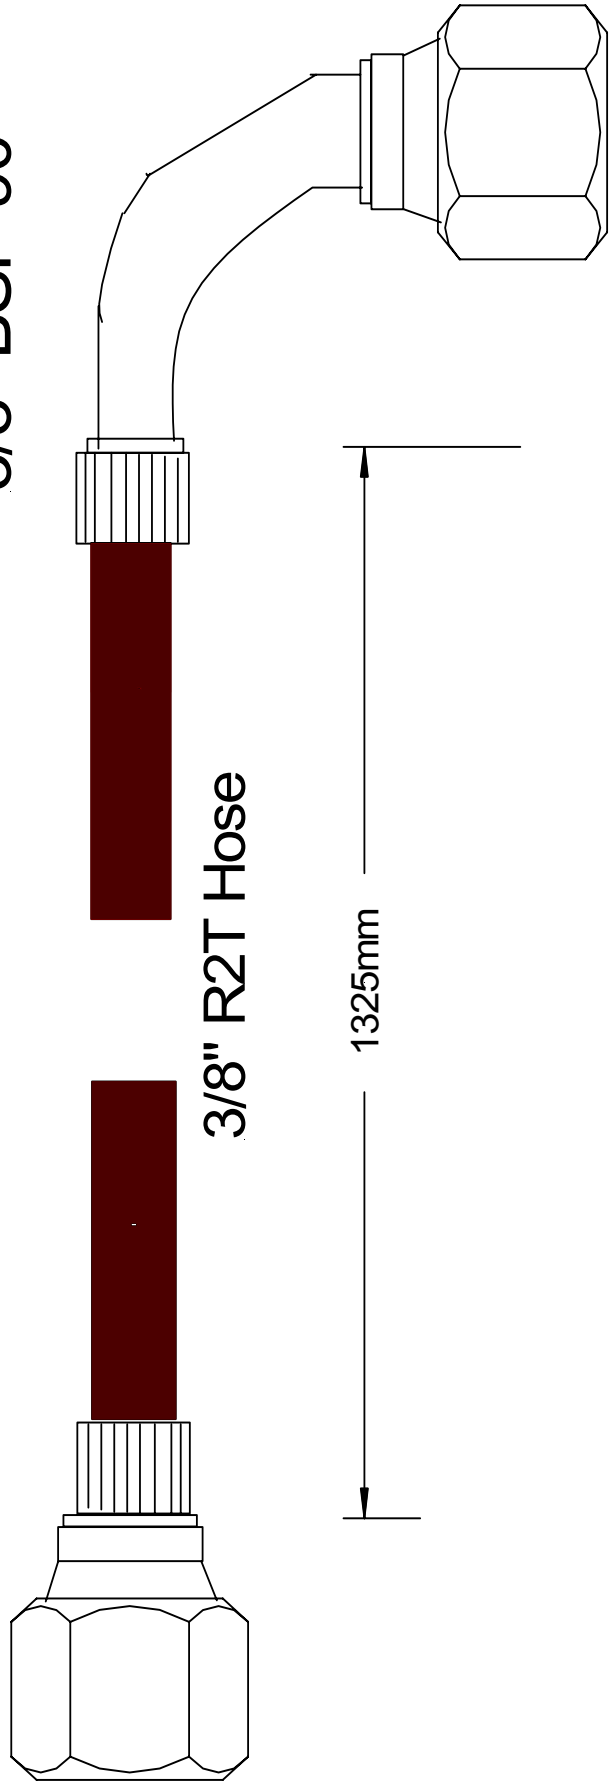

Storm Wall Mounted 415v Pump to pressure gauge

KTW 29/6/09

HH00101

3/8" BSP 90° Straight

3/8" BSP 90°