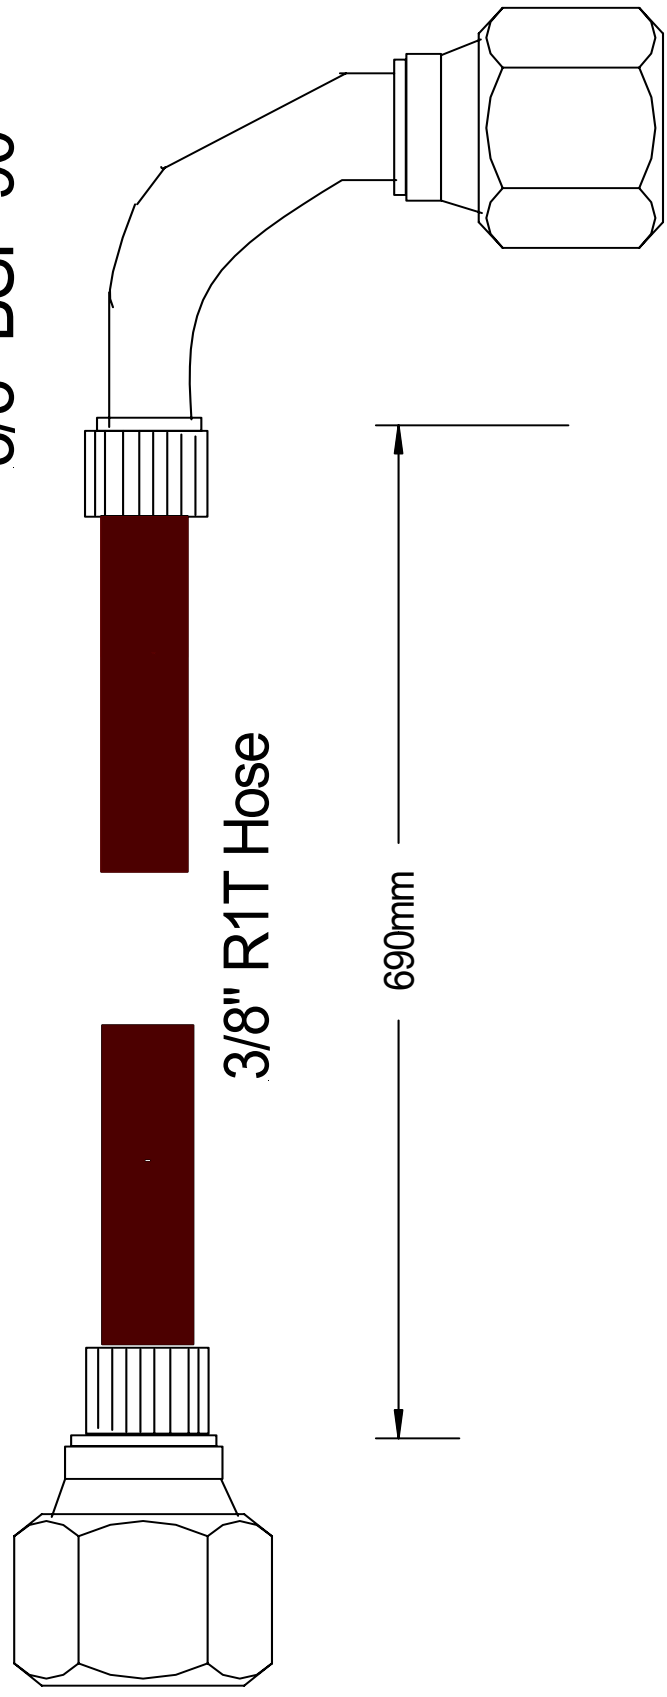

Storm Wall Mounted Internal Hose

KTW 25/6/09

Pump head to gauge and Unloader valve to outlet

HH0010

3/8" BSP 90° Straight