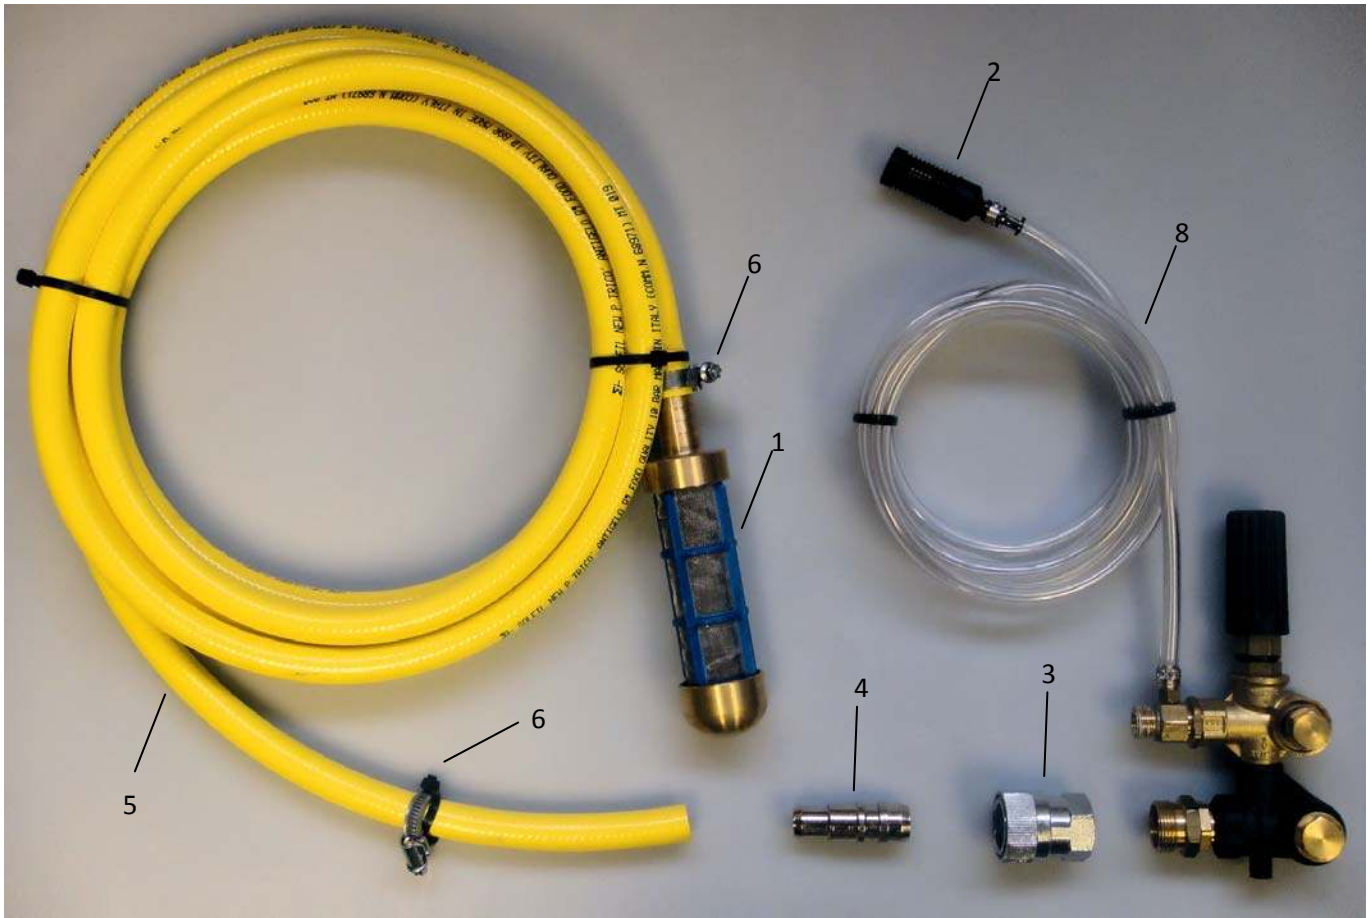

Cold Water Lance

COLD WATER LANCES			
Pos	Part No	Description	Qty
1	N26001/1504	Nozzle	1
1	N26001/15045	Nozzle	1
1	N26001/1505	Nozzle	1
2	MTM90040	Adjustable Nozzle	1
3	DEM10031B	Storm 1 & 2 Lance 045	1
3	DEM10031Y	Storm WM 3 04	1
3	DEM10031R	Storm WM 4 05	1
4	DEM10030	QR Trigger	1
5	MTM70012	MVG Coupling	1

High Pressure Hoses

1.	Hose Insert	MV00490 (items 1 & 2)
2.	Nut	
3.	High Pressure Hose	HH00030MVG
4.	Hose Joiner	MV00500
Alternative Hose Lengths		
	15 Metre	HH00050MVG
	30 Metre	HH00100MVG

Storm Range Inlet Fittings