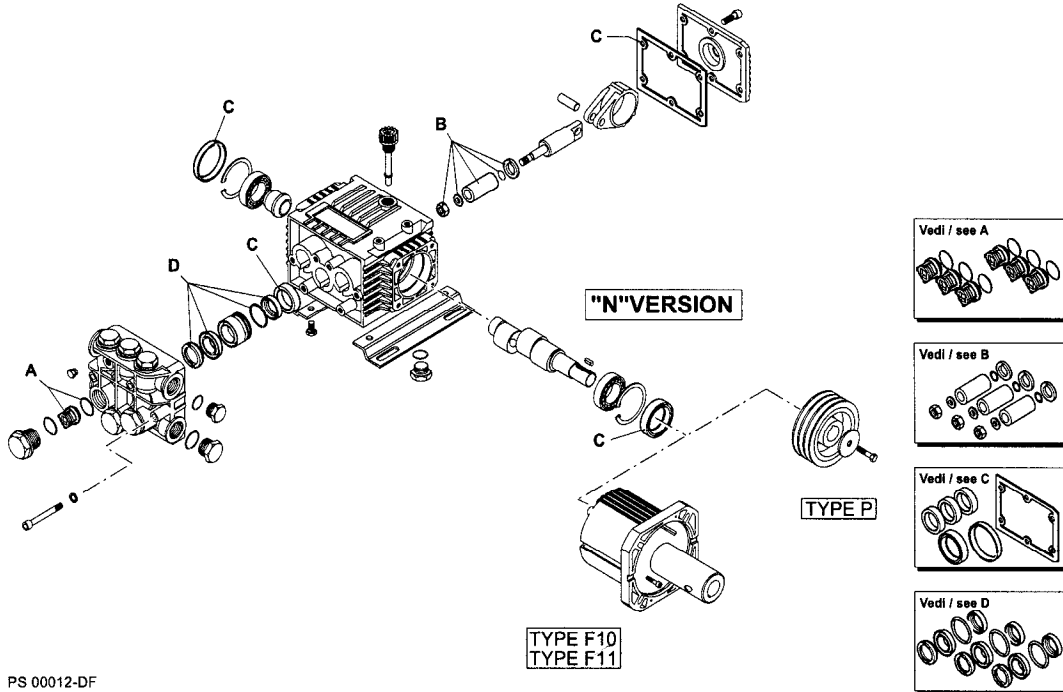

KIT RICAMBI / PART KITS