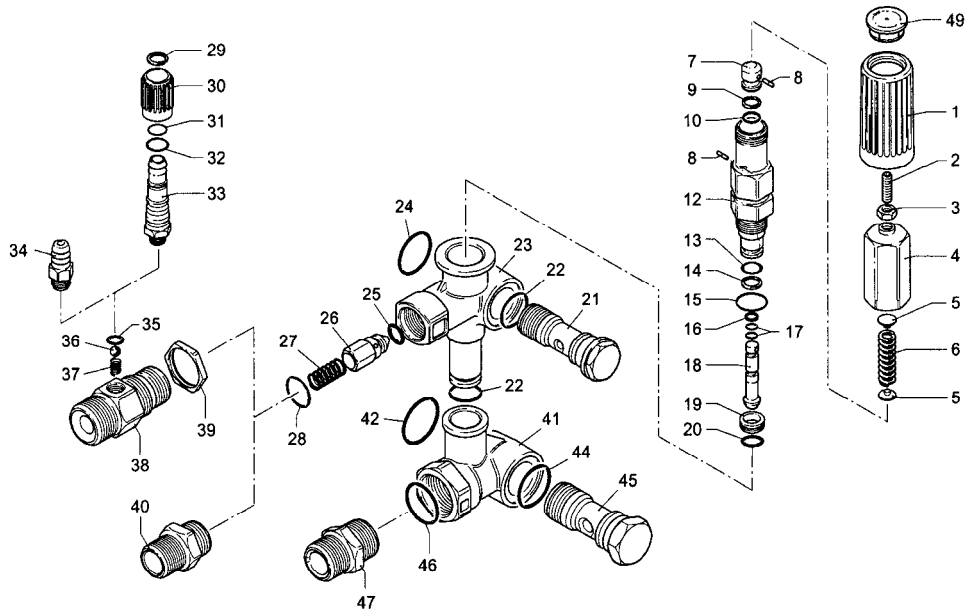

MINIMATIC 4/B