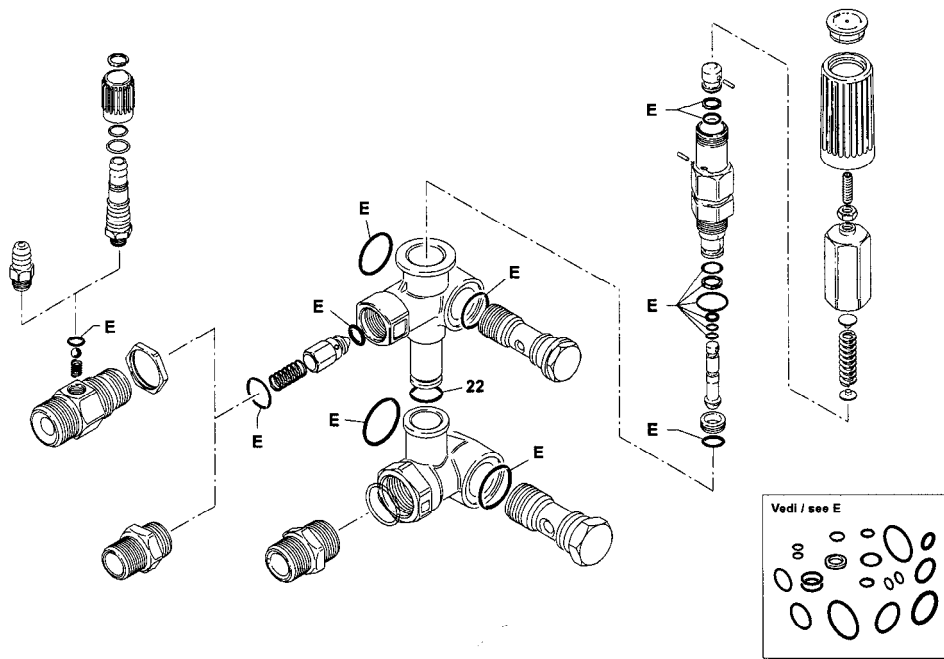

Dem

MINIMATIC 4/B

UN000186-HF

KIT RICAMBI / PART KITS

UN000187-HF

MINIMATIC 4/B

Pos	Part No	Description	Qty	Pos	Part No	Description	Qty
1	AR1981780	Handle	1	40	AR1540180	Adaptor ³ / ₈ G	1
2	AR1540560	Grub	1	40	AR1540500	Adaptor ³ / ₈ NPT	1
3	AR1980300	Nut	1	41	AR1540280	By pass housing	1
4	AR1980390	Knob Insert	1	41	AR1540480	By pass housing	1
5	AR1980220	Spring Plate	2	42	AR1540630	O Ring	1
6	AR1271070	Spring	1	44	AR880270	O Ring	1
7	AR1080041	Upper Piston	1	45	AR1540260	Thread Screw	1
8	AR1080070	Pin	2	46	AR480440	O Ring	1
9	AR1080401	Back up Pin	1	47	AR1540050	Fitting	1
10	AR1080250	O ring	1	49	AR1981770	Knob Plug	1
12	AR1980210	Piston Guide	1				
13	AR740290	O Ring	1				
14	AR800560	O Ring	1				
15	AR880830	O Ring	1				
16	AR1271170	Back up Ring	1				
17	AR1080190	O Ring	2				
18	AR1271160	Lower Piston	1				
19	AR1980200	Valve Seat	1				
20	AR1470210	O Ring	1				
21	AR1540270	Thread Screw	1				
21	AR1540430	Thread Screw	1				
22	AR390080	O Ring	2				
23	AR1540510	Valve housing	1				
24	AR1140450	O Ring	1				
25	AR1460430	O Ring	1				
26	AR1540170	Jet	1				
27	AR1080091	Spring	1				
28	AR394280	O Ring	1				
29	AR1560660	Ring	1				
30	AR1560680	Detergent Reg Knob	1				
31	AR480560	O Ring	1				
32	AR800560	O Ring	1				
33	AR1560650	Hose tail	1				
34	AR1560490	Hose tail	1				
35	AR480480	O Ring	1				
36	AR1250280	Ball	1				
37	AR1560520	Spring	1				
38	AR1540570	Fitting ³ / ₈ G	1				
38	AR1540580	Fitting ³ / ₈ /G	1				
38	AR1540610	Fitting ³ / ₈ NPT	1				
38	AR1540620	Fitting ³ / ₈ NPT	1				
39	AR1540300	Nut	1				