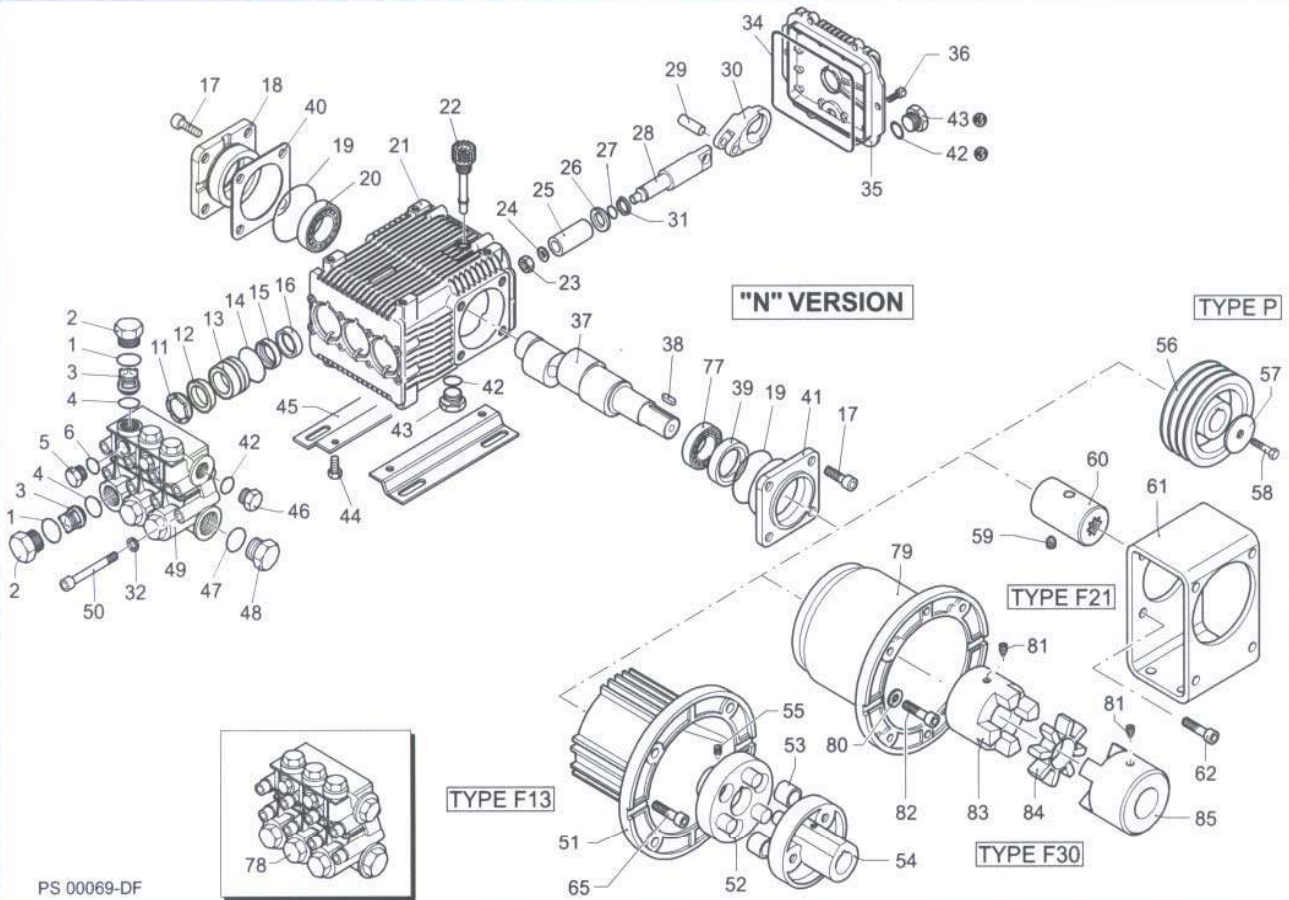

VERSION

N 1450

RPM

PS 00069-DF

KIT RICAMBI / PART KITS

PS 00070-DF

RK MODEL: RK 13-17 / RK 15-20H / RK21-15							
Pos	Part No	Description	Qty	Pos	Part No	Description	Qty
1	AR960160	O Ring	6	36	AR1343510	Screw	6
2	AR960090	Plug	6	40	AR1380120	0.10mm shim	1÷3
2	AR1380740	Plug	6	40	AR1380130	0.20mm shim	1÷3
3	AR1389051	Complete Valve	6	40	AR1380530	0.25mm shim	1÷3
4	AR880830	O Ring	6	40	AR1382810	0.05mm shim	1÷3
5	AR880581	Plug	2	42	AR740290	O ring	3
6	AR820510	O Ring	2	43	AR1980740	³ / ₈ G plug	2
11	AR960110	Support Ring	3	44	AR1260470	Screw	4
12	AR880320	Gasket	3	45	AR1380141	Base	2
13	AR1380090	Piston Guide	3	46	AR1980740	³ / ₈ G Plug	1
14	AR961240	O Ring	3	46	AR1981180	³ / ₈ G Plug	1
15	AR880330	Gasket	3	47	AR180101	O Ring	1
16	AR138130	Seal	3	48	AR820361	Plug	1
17	AR850370	Screw	8	48	AR960870	Plug	1
18	AR1380050	Closed Bearing sup	1	49	AR1381070	Pump head	1
19	AR640030	O Ring	1	50	AR820150	Screw	8
20	AR2280240	Bearing	1	60	AR1380320	Bearing	1
21	AR1382770	Pump Housing	1	61	AR621170	Seal	1
22	AR880130	Oil Cap	1	62	AR1380220	O Ring	1
23	AR962010	Nut	3	63	AR1380210	Shaft cover	1
24	AR962000	Washer	3	66	AR2280180	Hollow Shaft 28mm	1
24	AR1380940	Ceramic Piston	3	66	AR2280170	Hollow Shaft 028mm	1
26	AR1380950	Spacer	3	66	AR2280160	Hollow Shaft 028mm	1
27	AR600180	O ring	3	66	AR2280150	Hollow Shaft 028mm	1
28	AR1380920	Guiding Piston	3	67	AR1380370	El Motor flange	1
29	AR1380060	Piston Pin	3	76	AR620610	Screw	4
30	AR1383050	Aluminium con-rod	3	78	AR1389272	Pump head Ass	1
31	AR1080401	Ring	3	86	AR1260250	Oil Indicator	1
32	AR1381850	Washer	8	87	AR1260430	Snap Ring	1
34	AR1780510	O Ring	1	88	AR1780690	Disc	1
35	AR1789010	Complete cover	1	89	AR1140450	O Ring	1