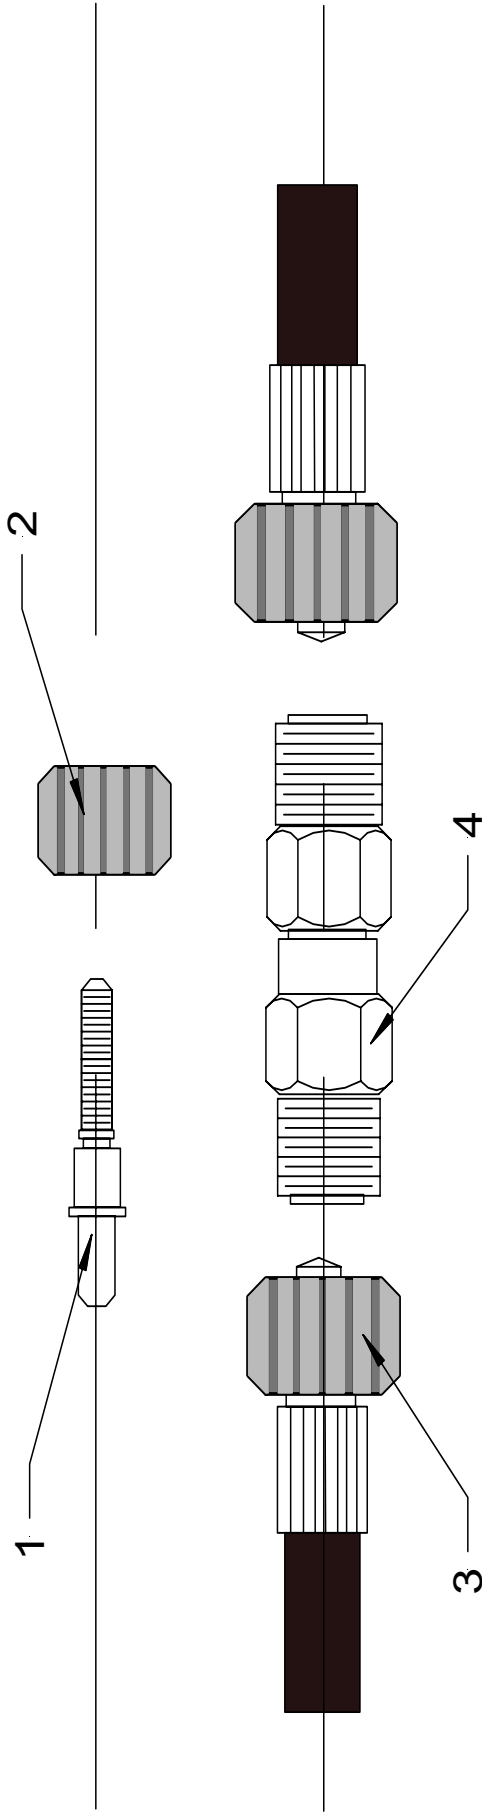

High Pressure Hoses

1.	Hose Insert	MV00490 (items 1 & 2)
2.	Nut	
3.	High Pressure Hose	HH00030MVG
4.	Hose Joiner	MV00500
Alternative Hose Lengths		
	15 Metre	HH00050MVG
	30 Metre	HH00100MVG