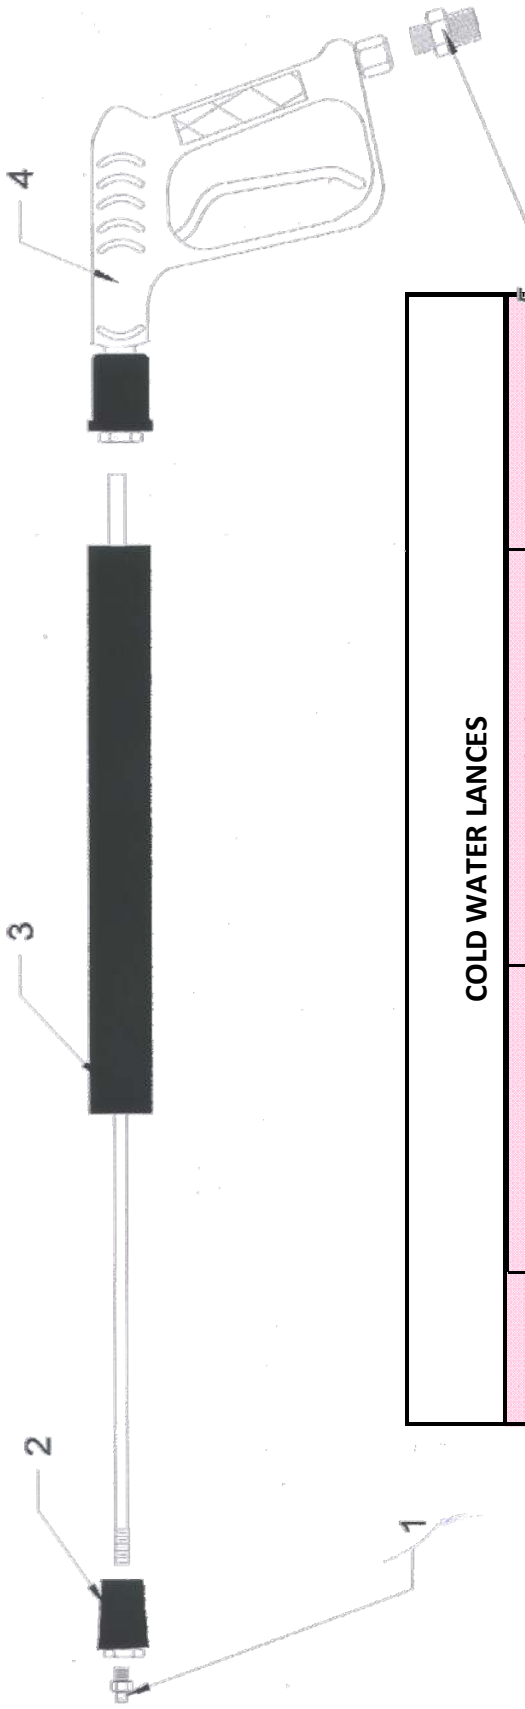

Cold Water Lance

COLD WATER LANCES			
Pos	Part No	Description	Qty
1	N26001/1504	Nozzle	1
1	N26001/15045	Nozzle	1
1	N26001/1505	Nozzle	1
2	MTM90040	Adjustable Nozzle	1
3	DEM10031B	Storm 1 & 2 Lance 045	1
3	DEM10031Y	Storm WM 3 04	1
3	DEM10031R	Storm WM 4 05	1
4	DEM10030	QR Trigger	1
5	MTM70012	MVG Coupling	1